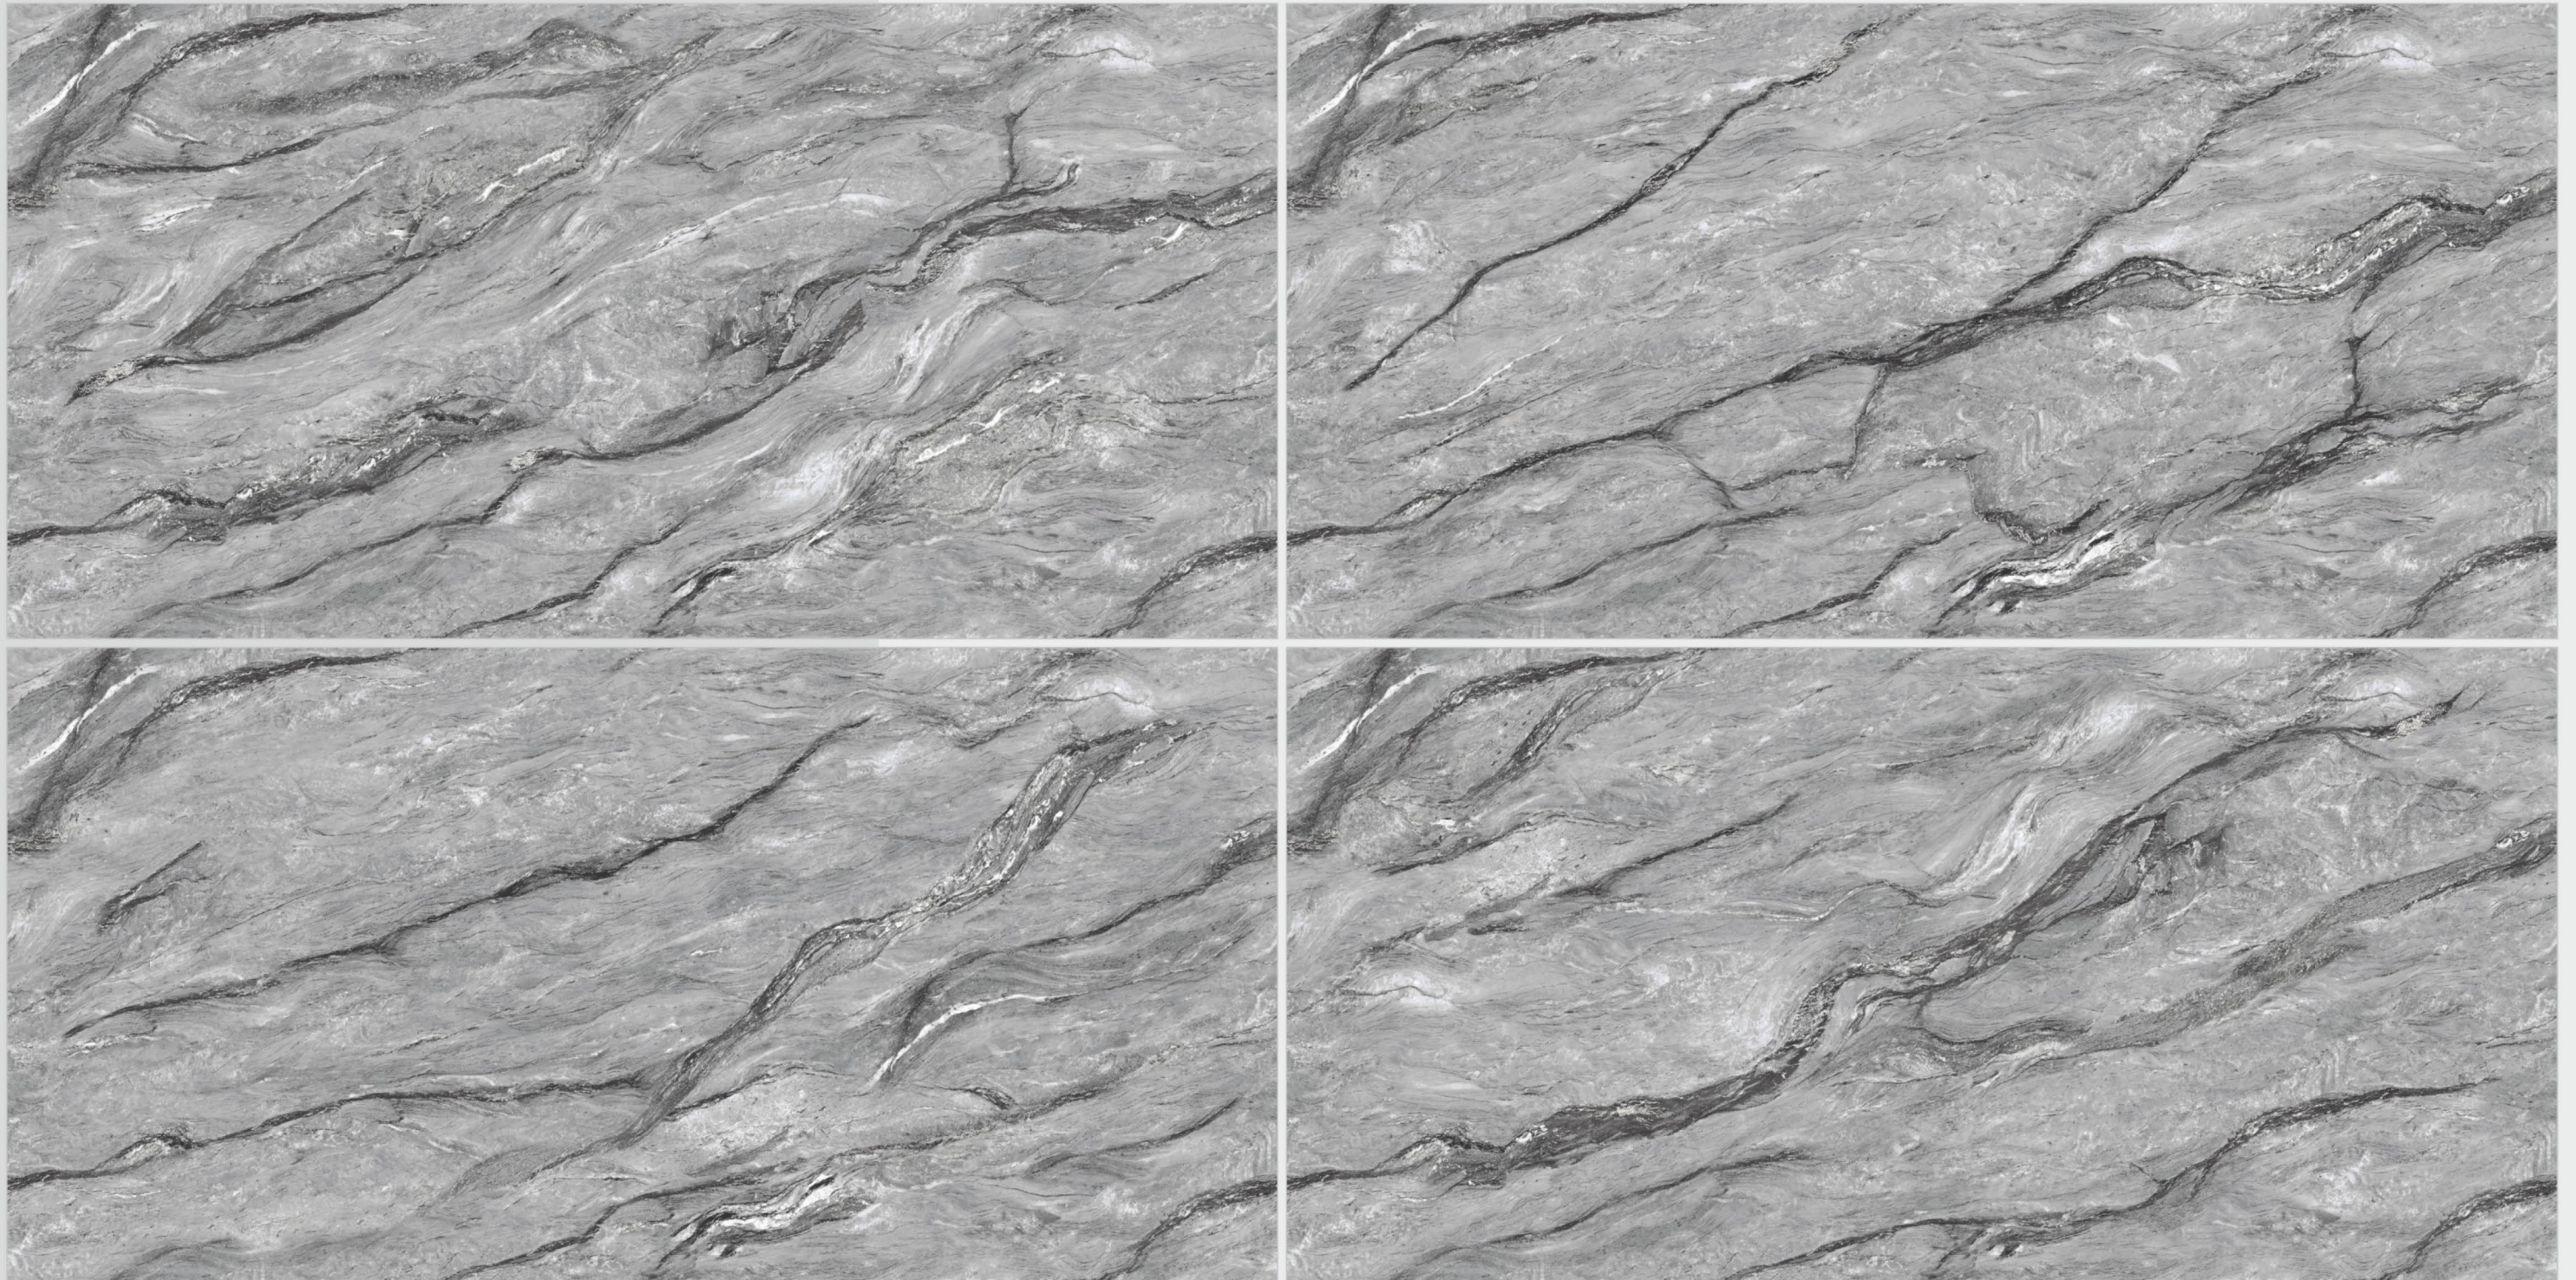

DIONA
GREY

R ● ● ● ●

FINISH : ENDLESS GLOSSY

SIZE : 800x1600mm