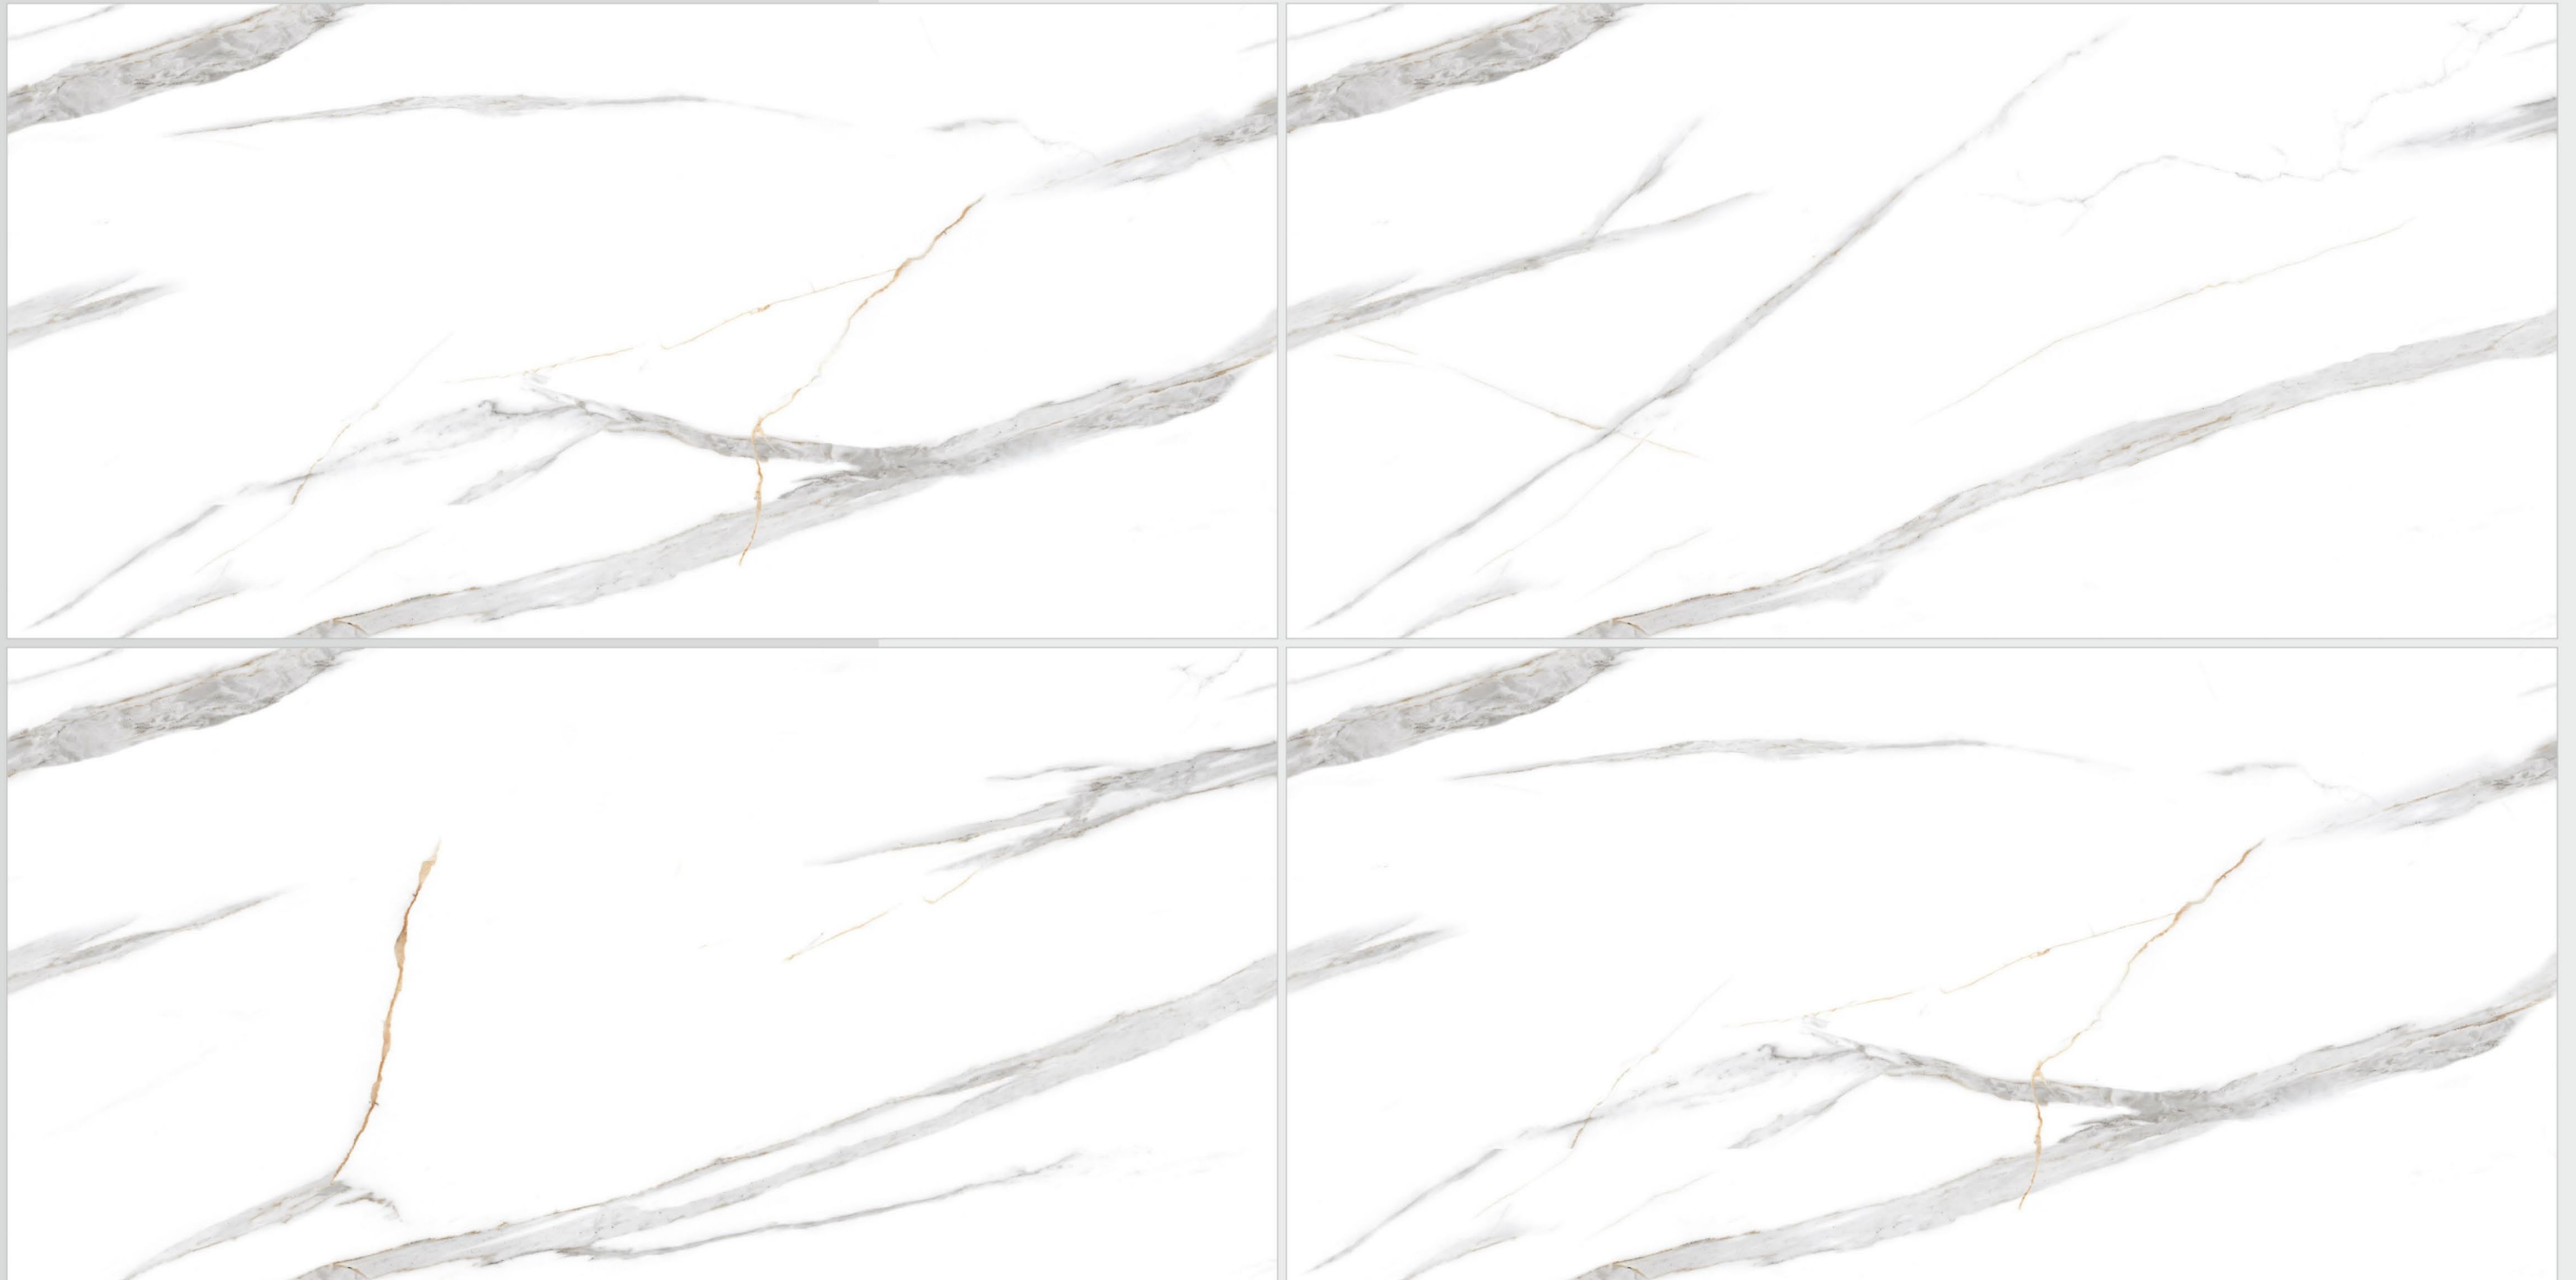

SIZE : **800x1600mm**

STATUARIO STREAK

R ● ● ● ●

FINISH : ENDLESS GLOSSY

SIZE : 800x1600mm

CALACATTA IBIS

R ● ● ●

FINISH : ENDLESS GLOSSY