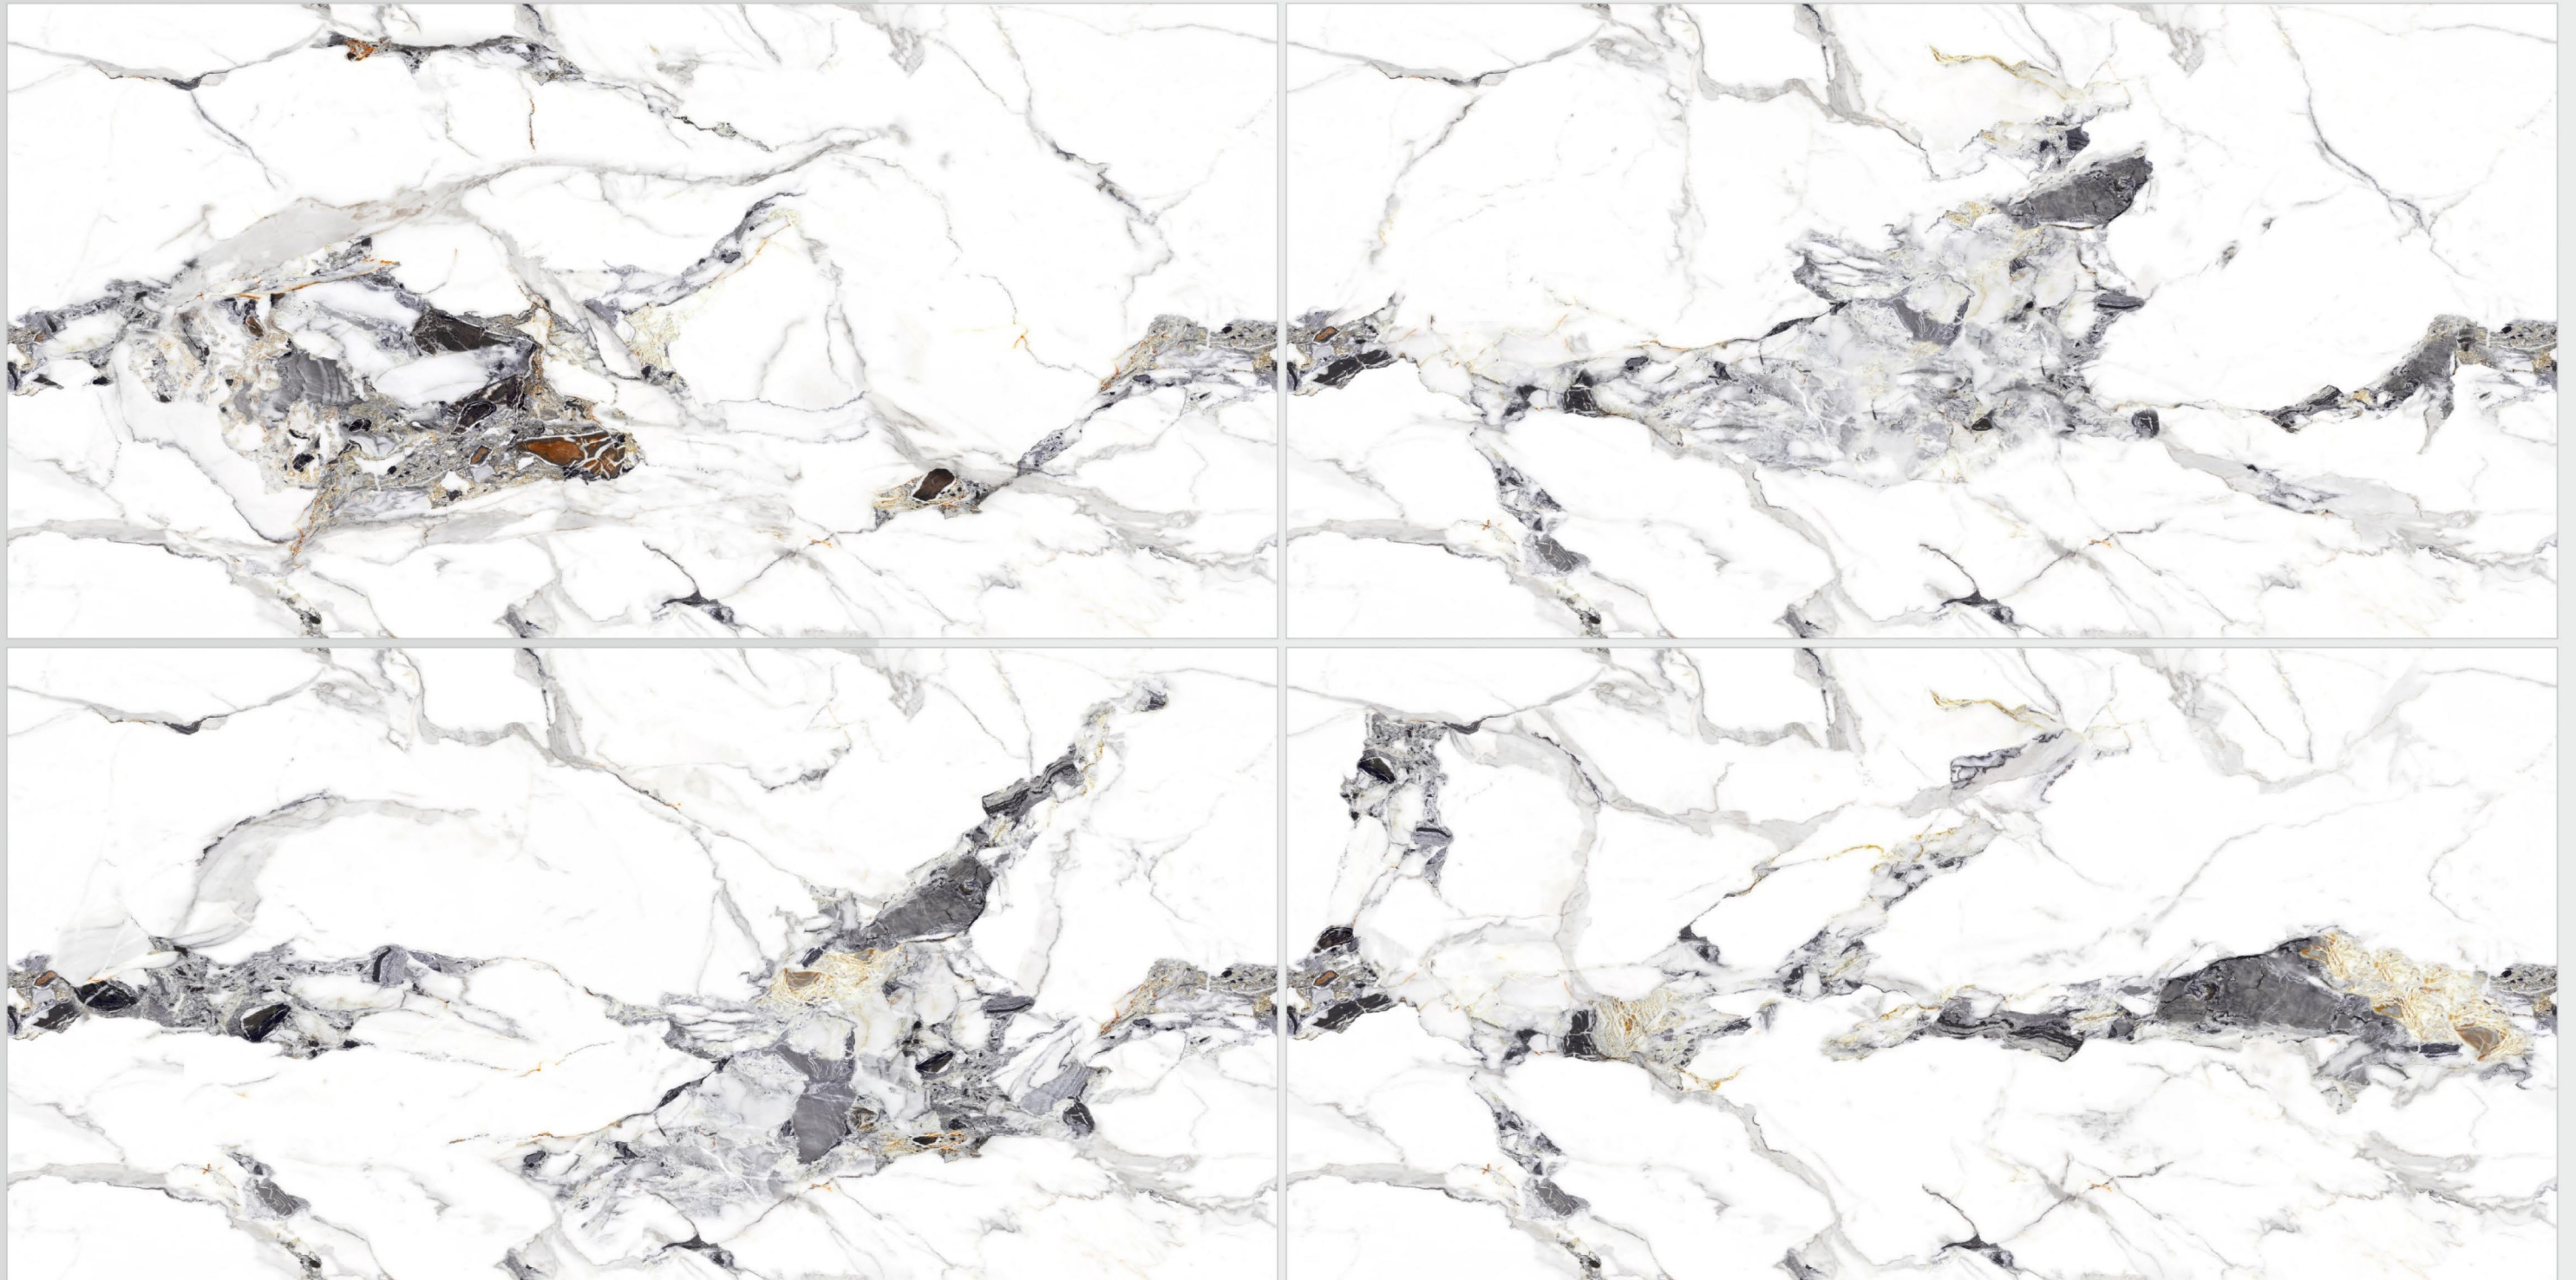

ROYAL DIAMOND

R ● ● ● ●

FINISH : ENDLESS GLOSSY

SIZE : 800x1600mm